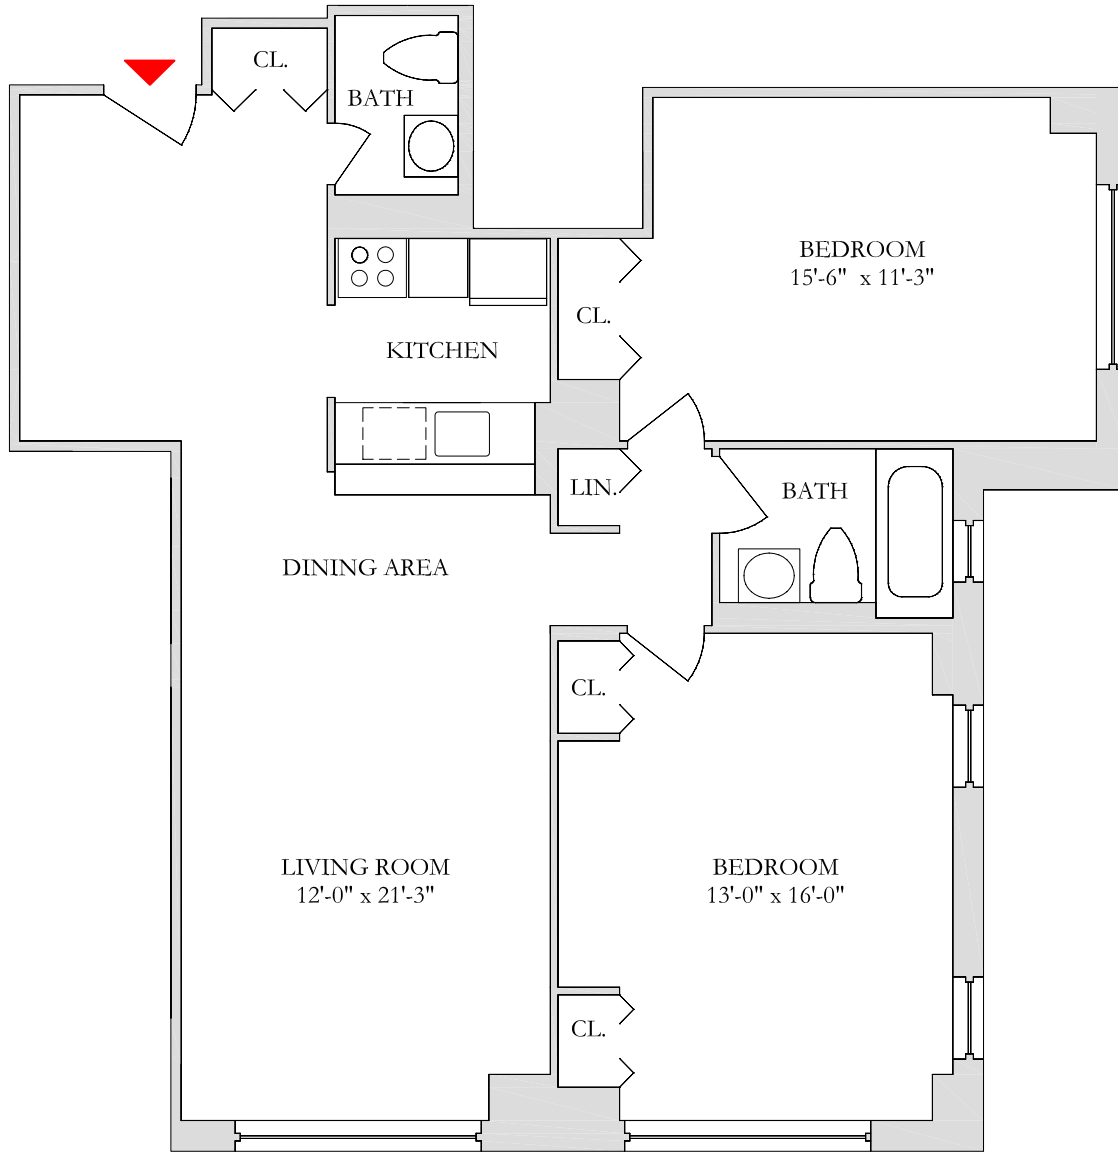

NORMANDIE COURT

235 EAST 95th STREET

Unit J
Floors: I - 34

Ogden
CAP PROPERTIES, LLC

For more information
Phone: (212) 289-5000
www.ogdencapproperties.com

All dimensions are approximate and subject to normal construction variances.