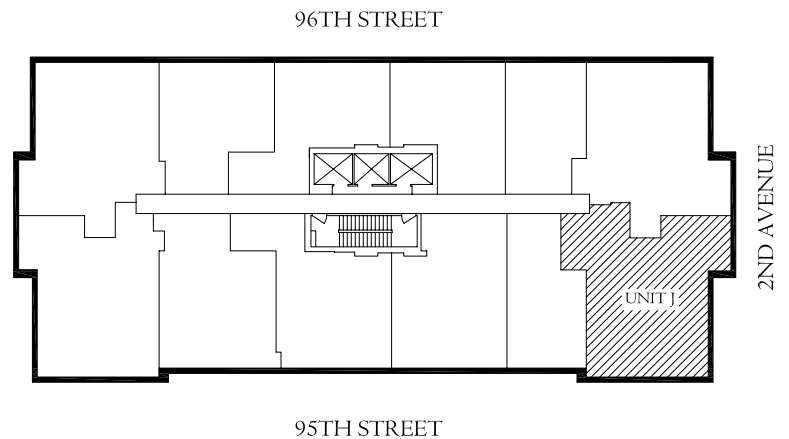

NORMANDIE COURT

235 EAST 95th STREET

Unit J
Floors: I - 34

Ogden
CAP PROPERTIES, LLC

For more information
Phone: (212) 289-5000
www.ogdencapproperties.com

All dimensions are approximate and subject to normal construction variances.