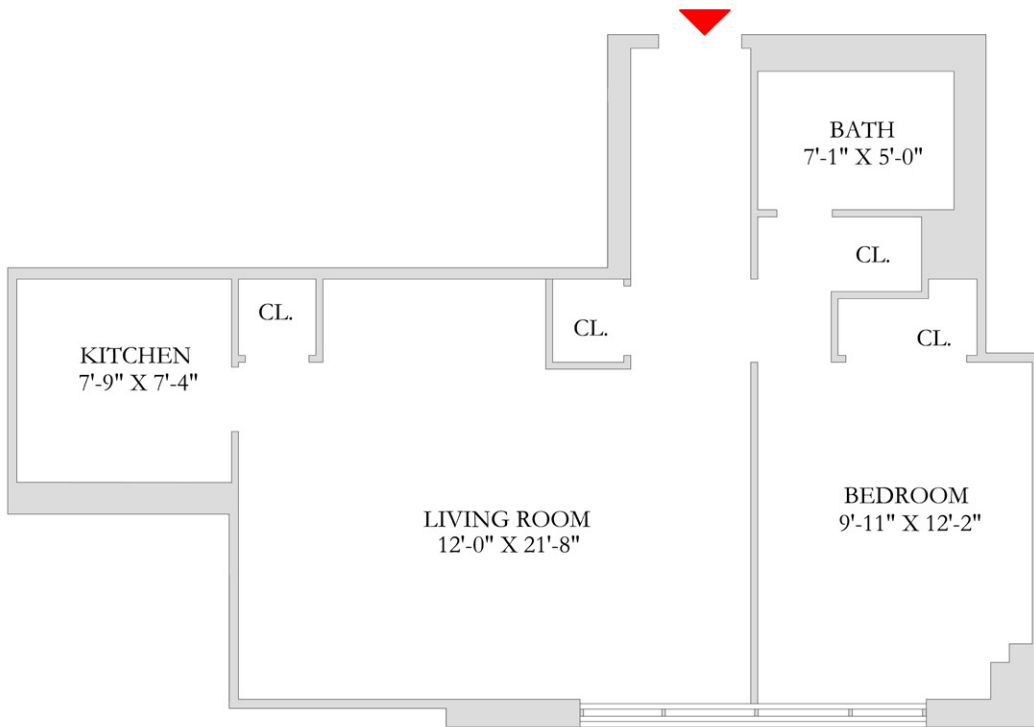

DORCHESTER

155 WEST 68th STREET

Unit 20
Floors: 2 - 15

Ogden

CAP PROPERTIES, LLC

For more information
Phone: (212) 579-4326
www.ogdencapproperties.com

All dimensions are approximate and subject to normal construction variances.