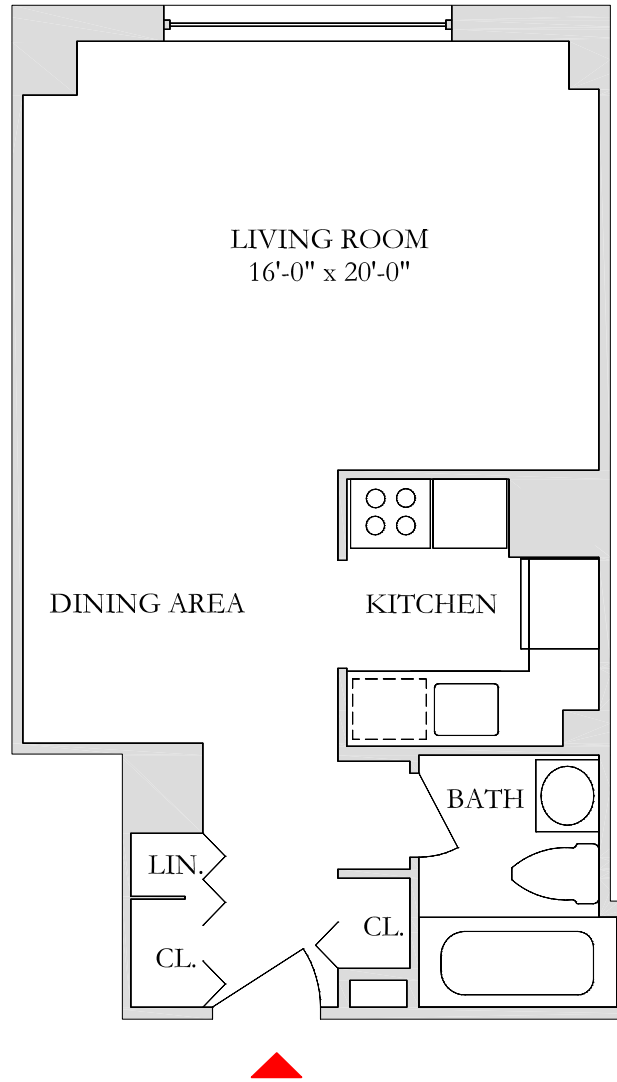

NORMANDIE COURT

215 EAST 95th STREET

Unit L
Floors: 2 - 32

NORTH

96TH STREET

95TH STREET

Ogden

CAP PROPERTIES, LLC