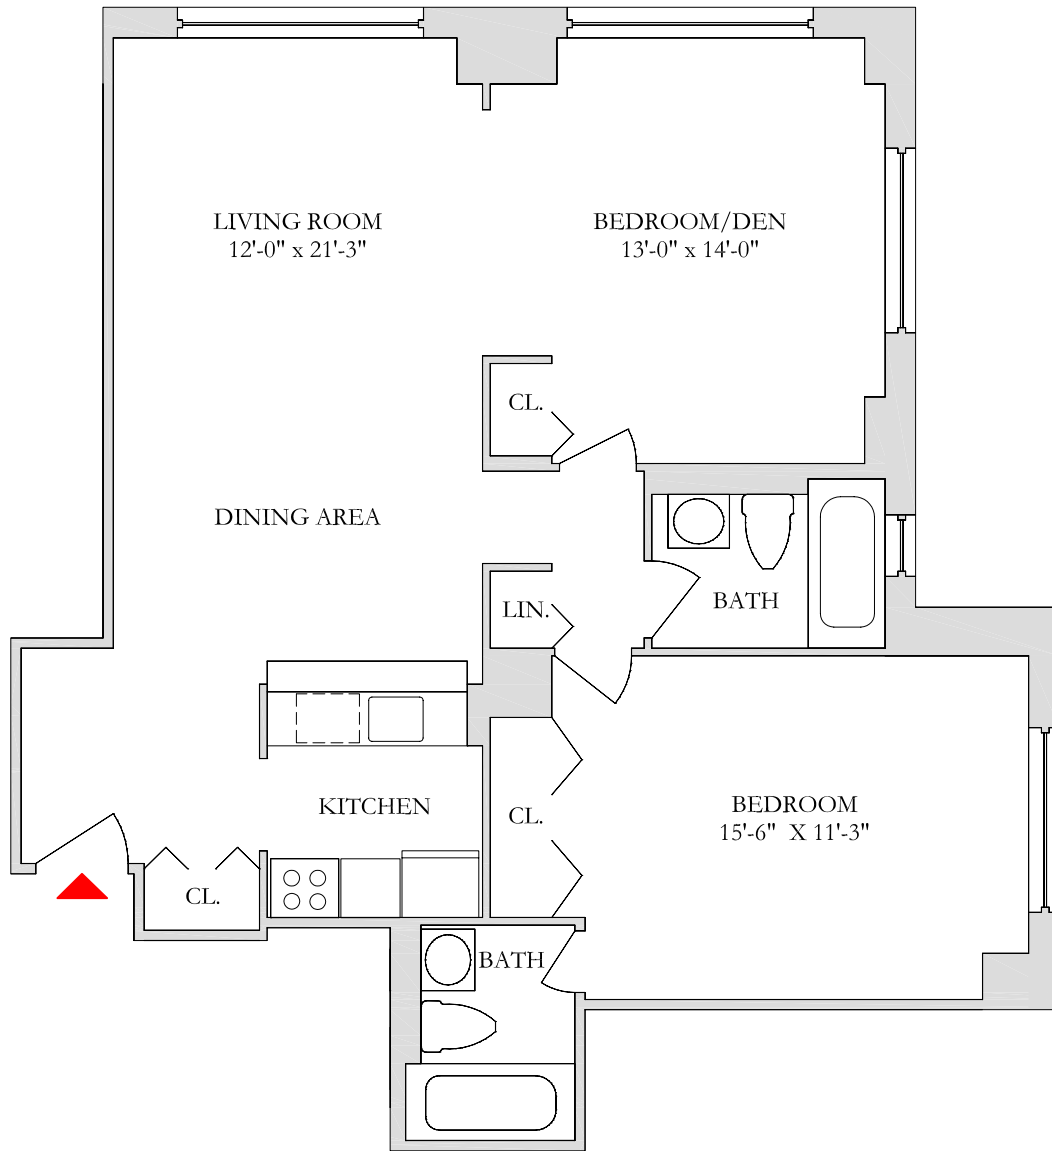

NORMANDIE COURT

235 EAST 95th STREET

Unit K
Floors: I - 34

Ogden
CAP PROPERTIES, LLC

For more information
Phone: (212) 289-5000
www.ogdencapproperties.com

All dimensions are approximate and subject to normal construction variances.