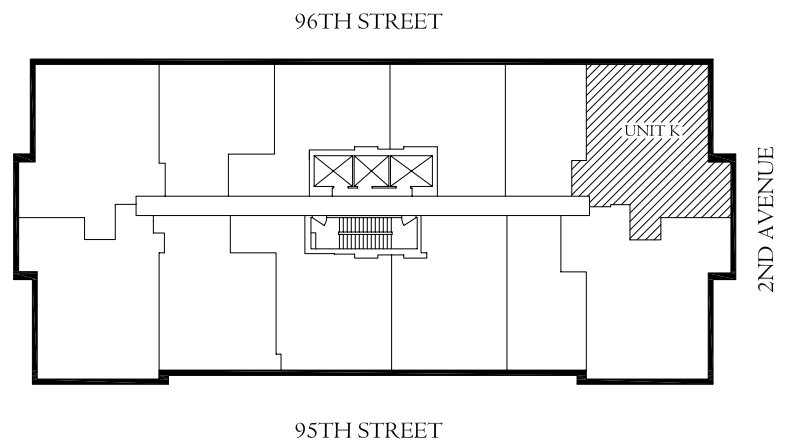

NORMANDIE COURT

235 EAST 95th STREET

Unit K
Floors: I - 34

Ogden
CAP PROPERTIES, LLC

For more information
Phone: (212) 289-5000
www.ogdencapproperties.com

All dimensions are approximate and subject to normal construction variances.