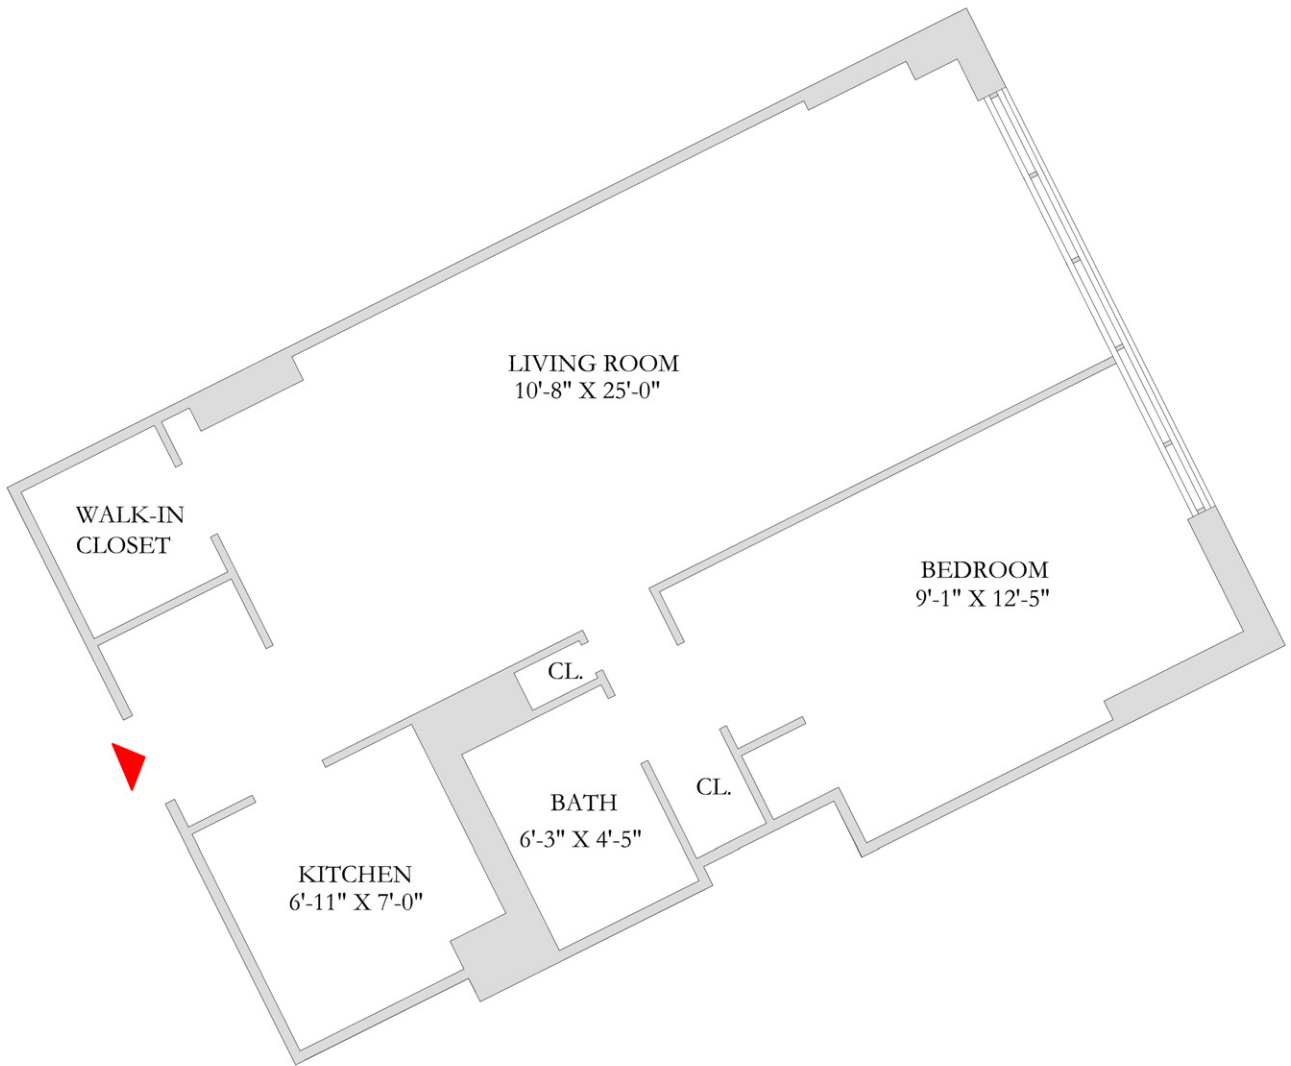

DORCHESTER

155 WEST 68th STREET

Unit 27
Floors: 2 - 15

Ogden

CAP PROPERTIES, LLC

For more information
Phone: (212) 579-4326
www.ogdencaproperties.com

All dimensions are approximate and subject to normal construction variances.