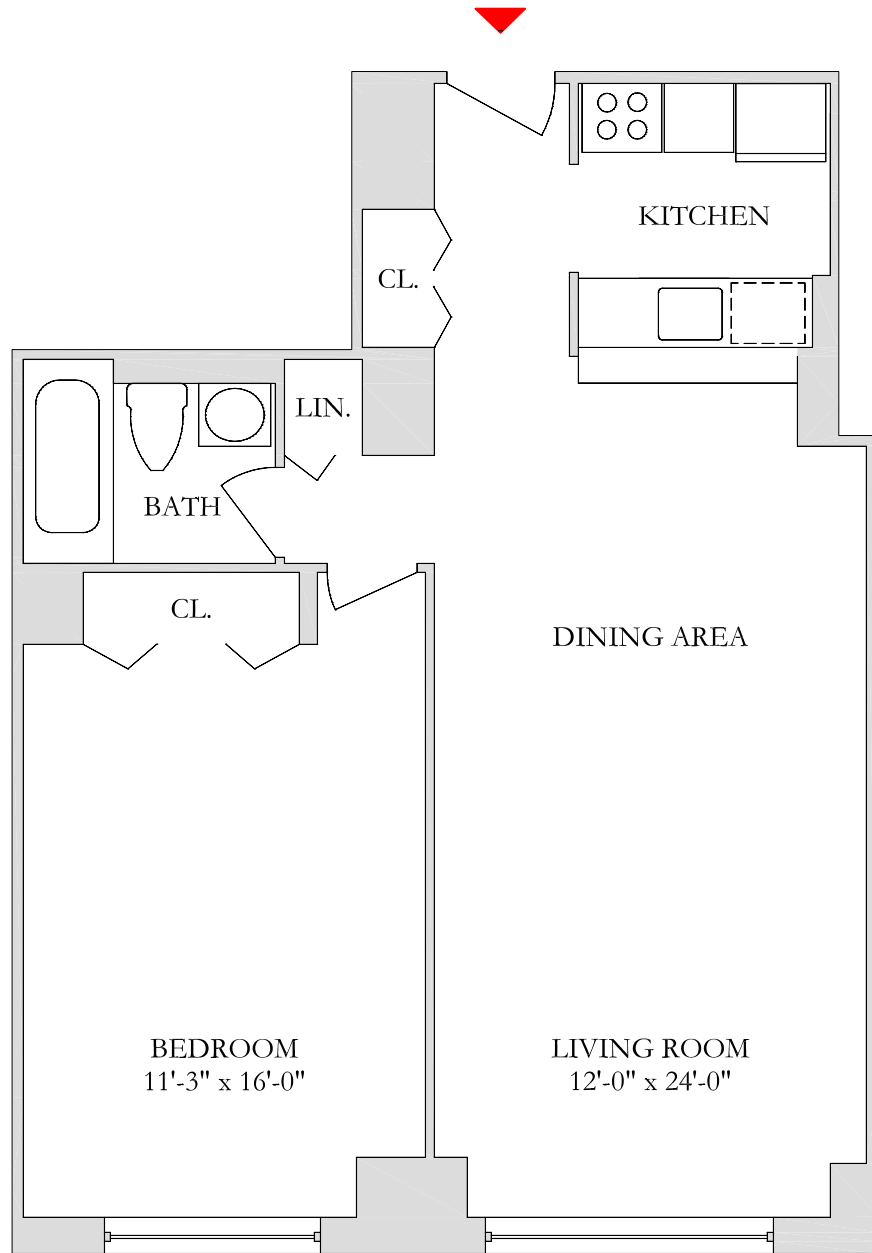

# NORMANDIE COURT

215 EAST 95th STREET

Unit E  
Floors: 2 - 32

  
NORTH

Ogden  
CAP PROPERTIES, LLC

For more information  
Phone: (212) 289-5000  
[www.ogdencapproperties.com](http://www.ogdencapproperties.com)

All dimensions are approximate and subject to normal construction variances.