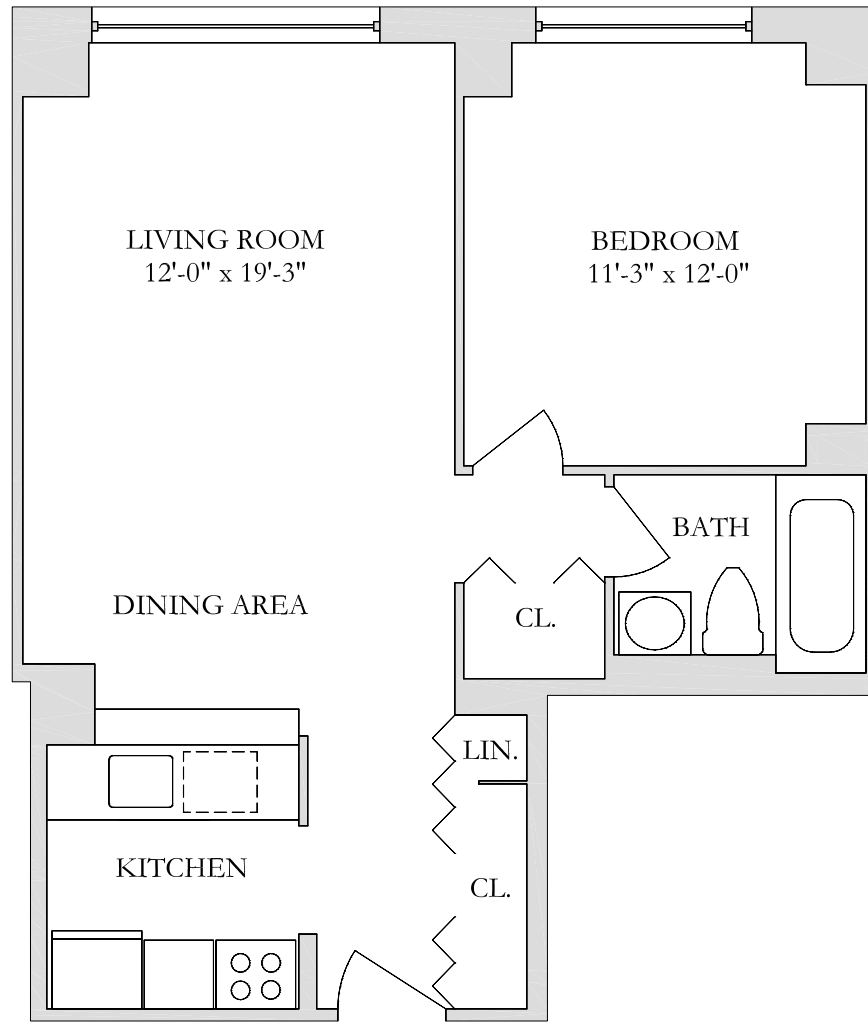

# NORMANDIE COURT

215 EAST 95th STREET

Unit M  
Floors: 2 - 32

  
NORTH

**Ogden**  
CAP PROPERTIES, LLC

For more information  
Phone: (212) 289-5000  
[www.ogdencapproperties.com](http://www.ogdencapproperties.com)

All dimensions are approximate and subject to normal construction variances.