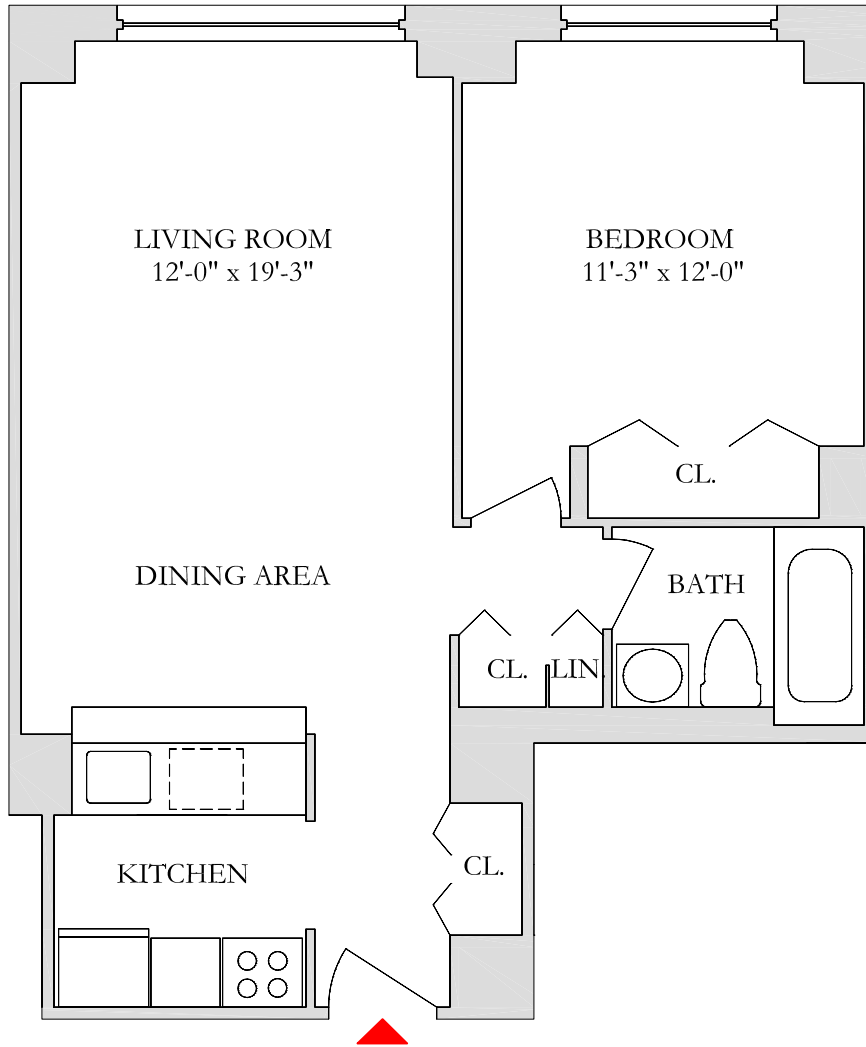

NORMANDIE COURT

235 EAST 95th STREET

Unit B
Floors: 2 - 33

Ogden
CAP PROPERTIES, LLC

For more information
Phone: (212) 289-5000
www.ogdencaproperties.com

All dimensions are approximate and subject to normal construction variances.